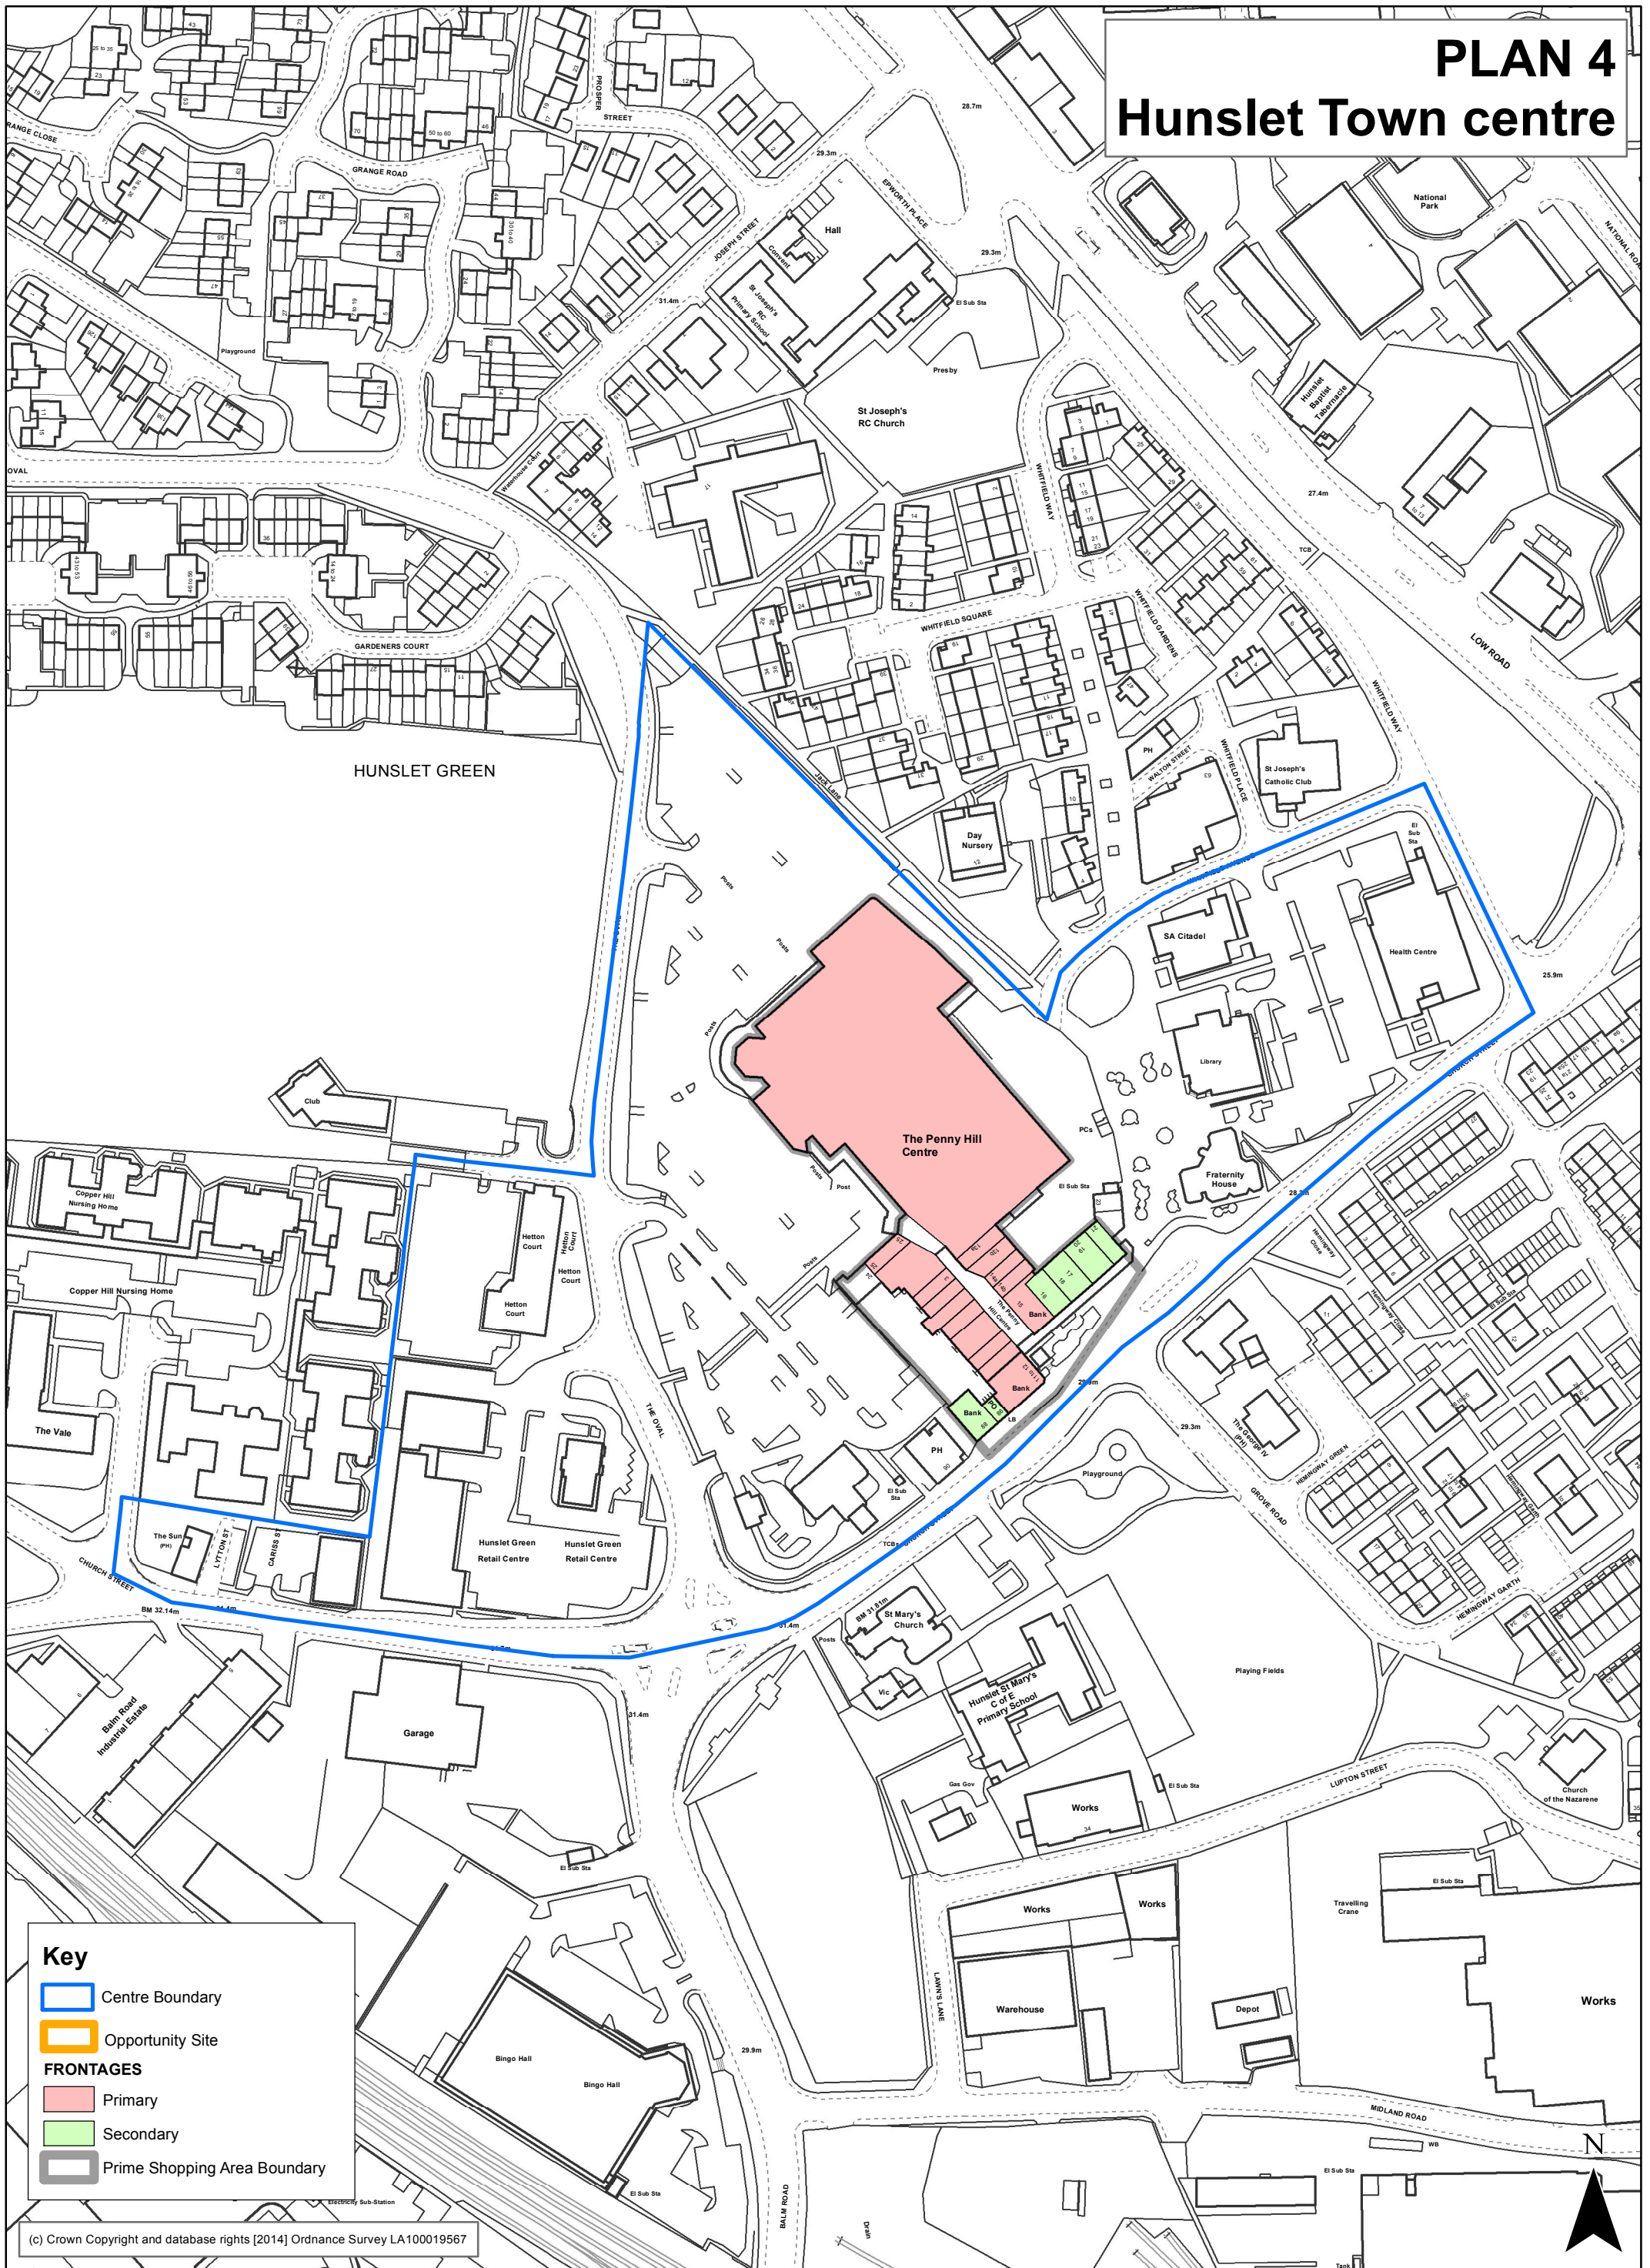

# PLAN 4 Hunslet Town centre

**Key**

- Centre Boundary
- Opportunity Site

**FRONTAGES**

- Primary
- Secondary
- Prime Shopping Area Boundary

(c) Crown Copyright and database rights [2014] Ordnance Survey LA100019567